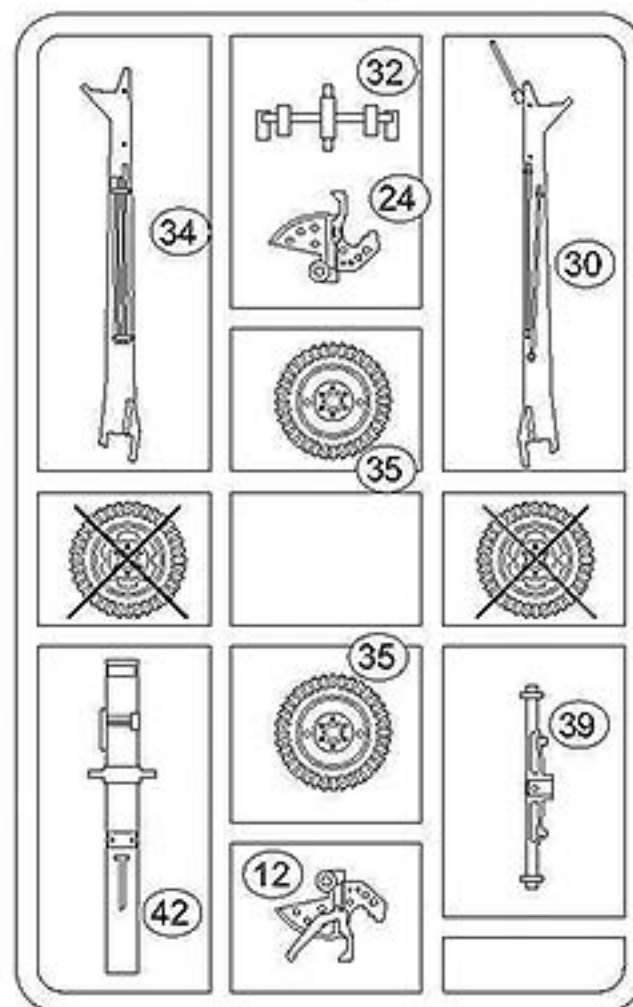

**US 3 inch AT Gun M5
on carriage M1
(early version)**

1/72 scale
Plastic model kit.
cat. #72528

Parts

Fire position

Transport position (top view)

Made in Ukraine by ACE. Copyright 2013.