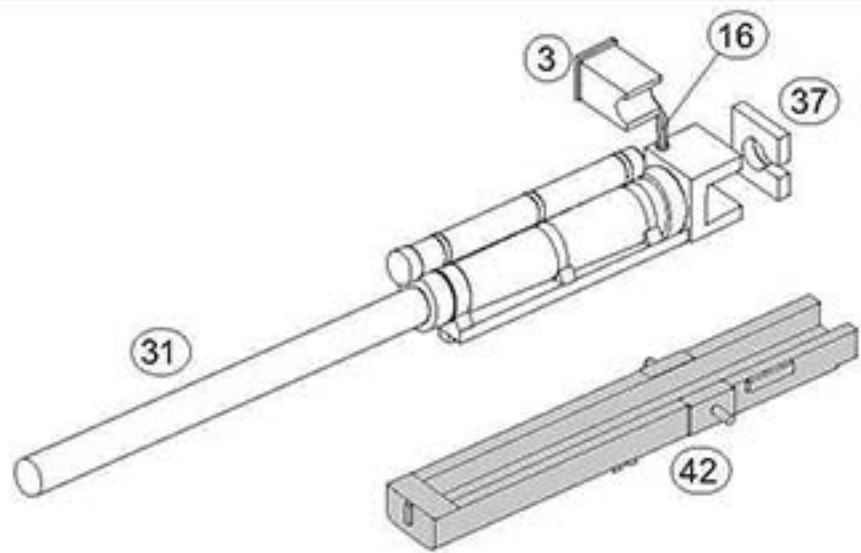

**US 3 inch AT Gun M5
on carriage M1
(early version)**

1/72 scale
Plastic model kit.
cat. #72528

Parts

Fire position

Transport position (top view)

Made in Ukraine by ACE. Copyright 2013.