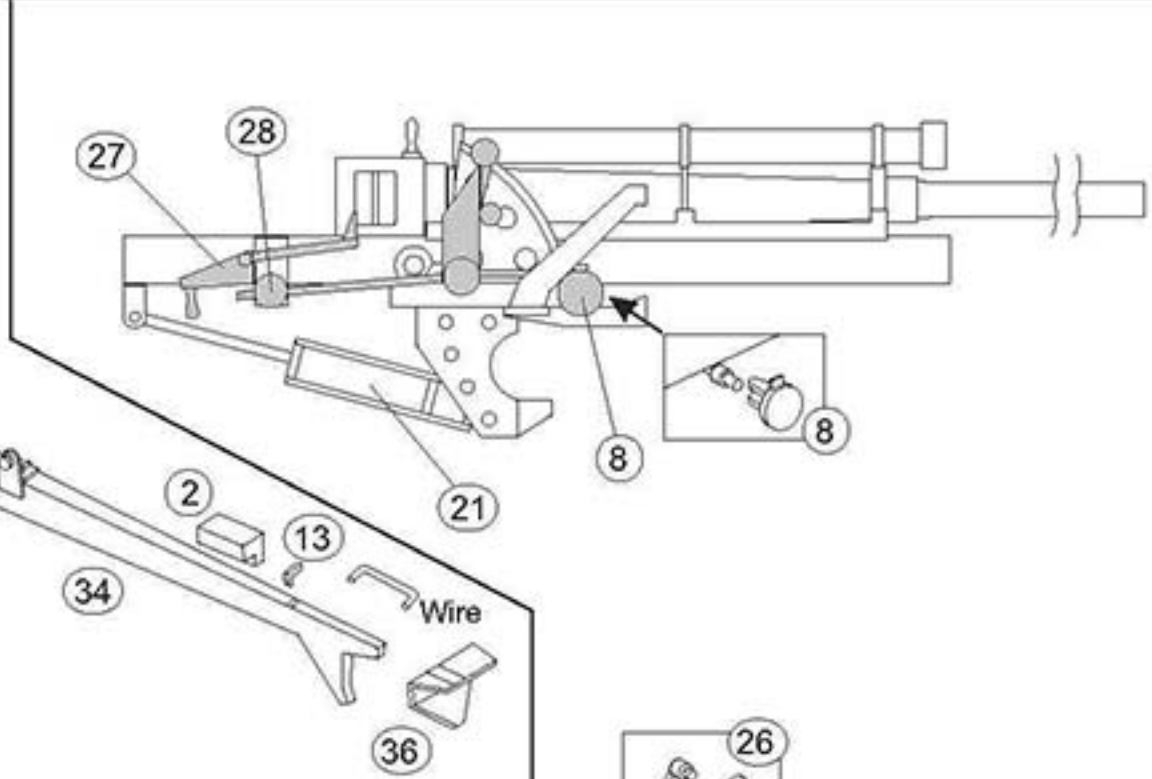

**US 3 inch AT Gun M5
on carriage M1
(early version)**

1/72 scale
Plastic model kit.
cat. #72528

Parts

Fire position

Transport position (top view)

Made in Ukraine by ACE. Copyright 2013.