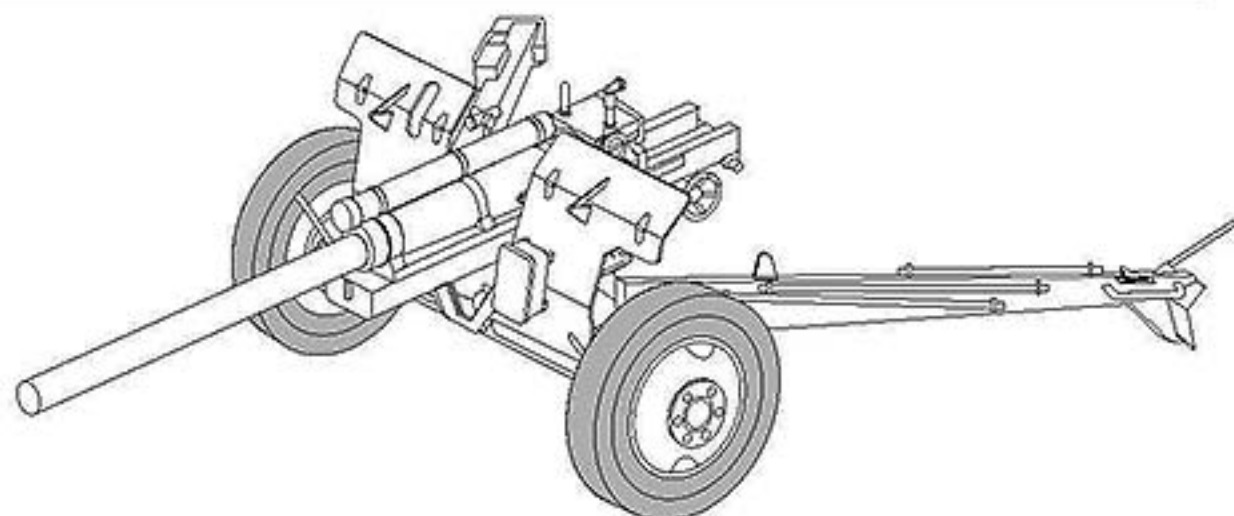

M5, US Army, 640 Tank destroyer Battalion Guadalcanal. Feb.1944, Olive Drab.
M5, 640 противотанковый батальон, Гуадалканал. 1944.Тёмно-оливковый.

Check for historical photos of this gun and other vehicles, detailed descriptions of other ACE kits, new products and more at:
<http://www.acemodel.com.ua>

**US 3 inch AT Gun M5
on carriage M1
(early version)**

1/72 scale
Plastic model kit.
cat. #72528

Parts

Fire position

Transport position (top view)

Made in Ukraine by ACE. Copyright 2013.