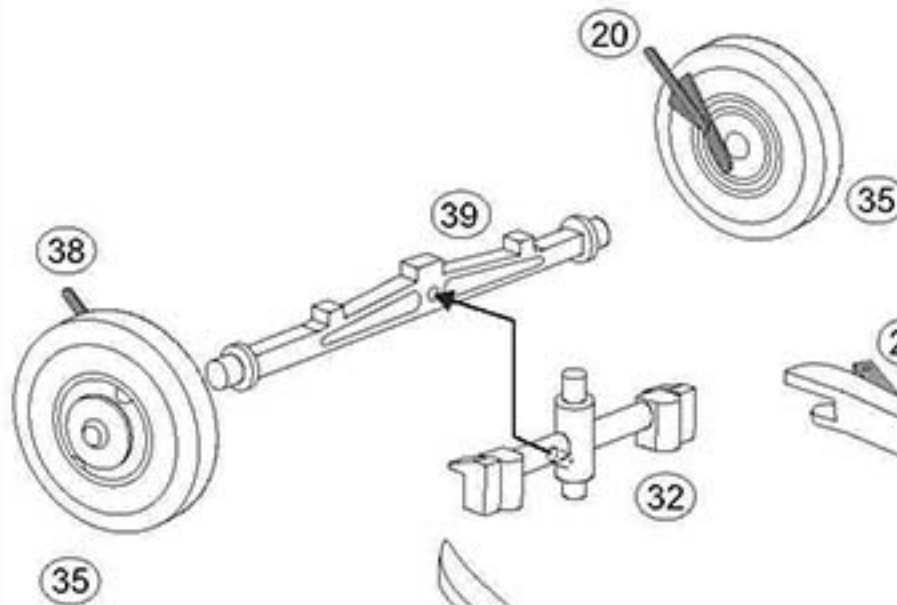

**US 3 inch AT Gun M5
on carriage M1
(early version)**

1/72 scale
Plastic model kit.
cat. #72528

Parts

Fire position

Transport position (top view)

Made in Ukraine by ACE. Copyright 2013.