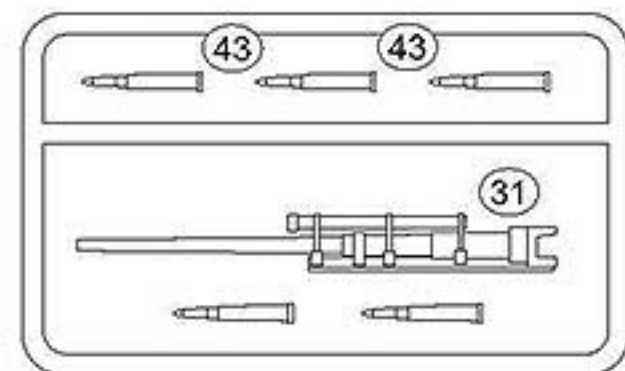

**US 3 inch AT Gun M5
on carriage M1
(early version)**

1/72 scale
Plastic model kit.
cat. #72528

Parts

Fire position

Transport position (top view)

Made in Ukraine by ACE. Copyright 2013.