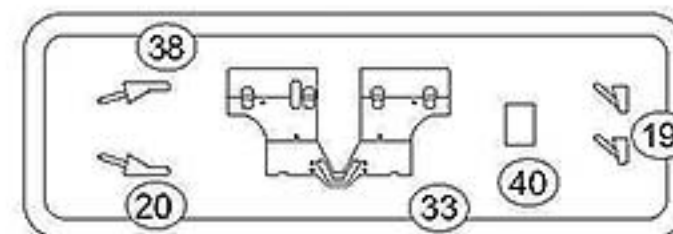

**US 3 inch AT Gun M5
on carriage M1
(early version)**

1/72 scale
Plastic model kit.
cat. #72528

Parts

Fire position

Transport position (top view)

Made in Ukraine by ACE. Copyright 2013.