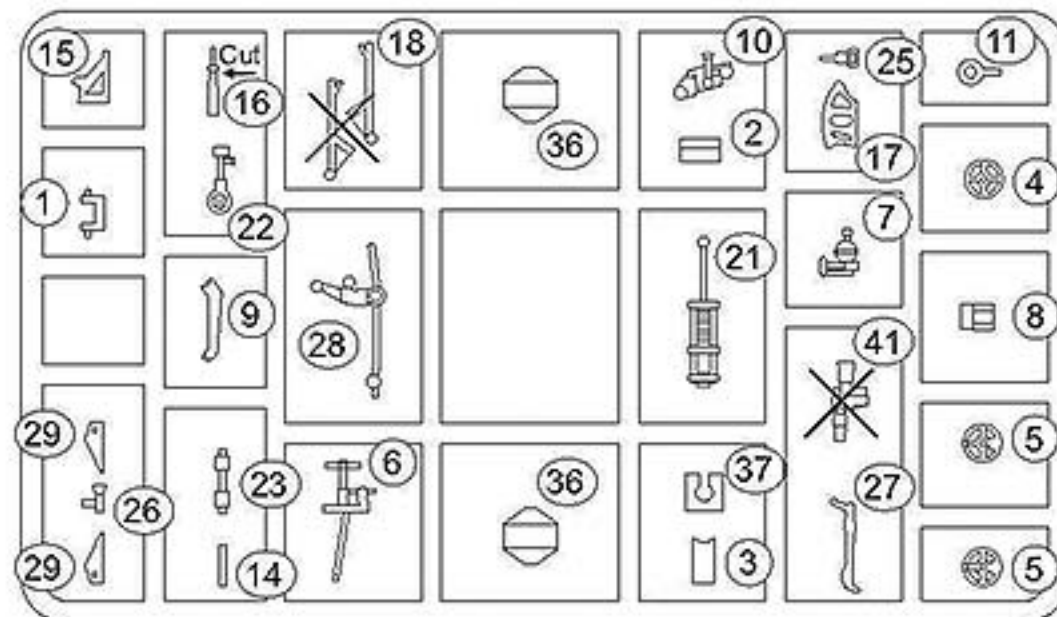

**US 3 inch AT Gun M5
on carriage M1
(early version)**

1/72 scale
Plastic model kit.
cat. #72528

Parts

Fire position

Transport position (top view)

Made in Ukraine by ACE. Copyright 2013.