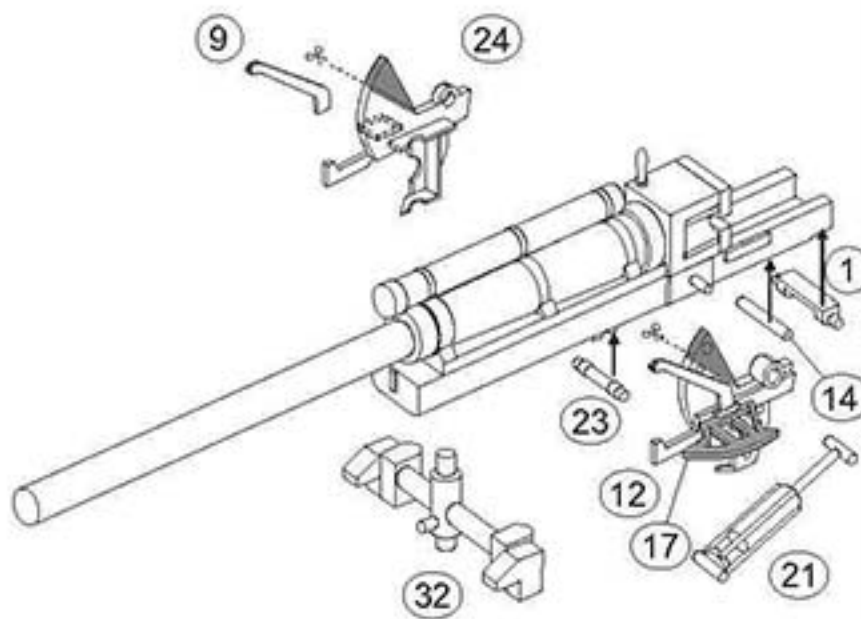

**US 3 inch AT Gun M5
on carriage M1
(early version)**

1/72 scale
Plastic model kit.
cat. #72528

Parts

Fire position

Transport position (top view)

Made in Ukraine by ACE. Copyright 2013.