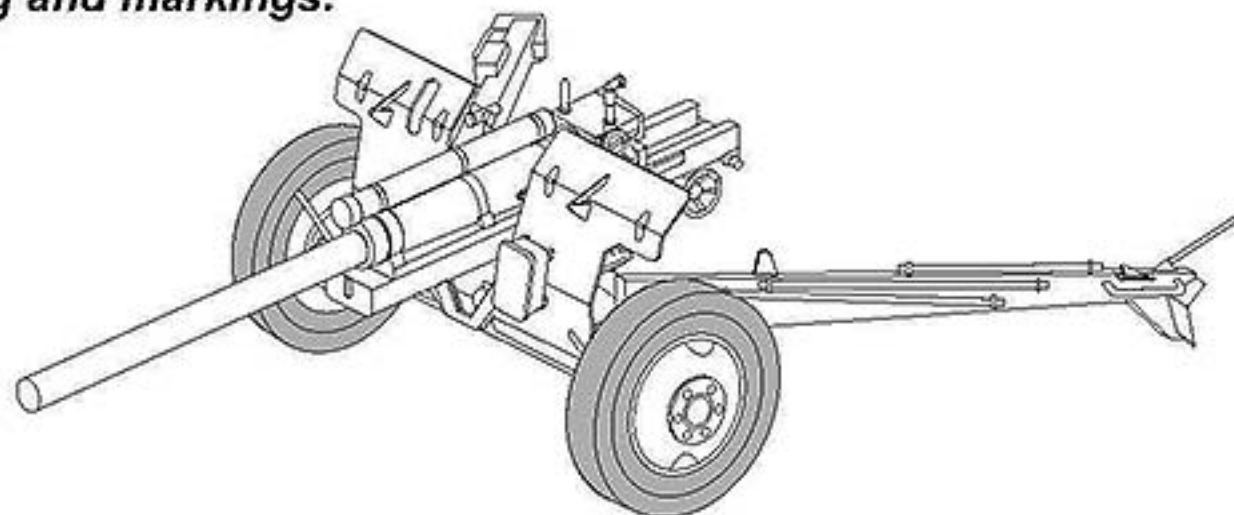

Painting and markings.

M5 (on carriage M1), US Army, Ft.Hood testing trials, Sep.1942. Olive Drab.
M5 (на лафете M1) ВС США, Форт Худ, Сентябрь 1942.Тёмно-оливковый.