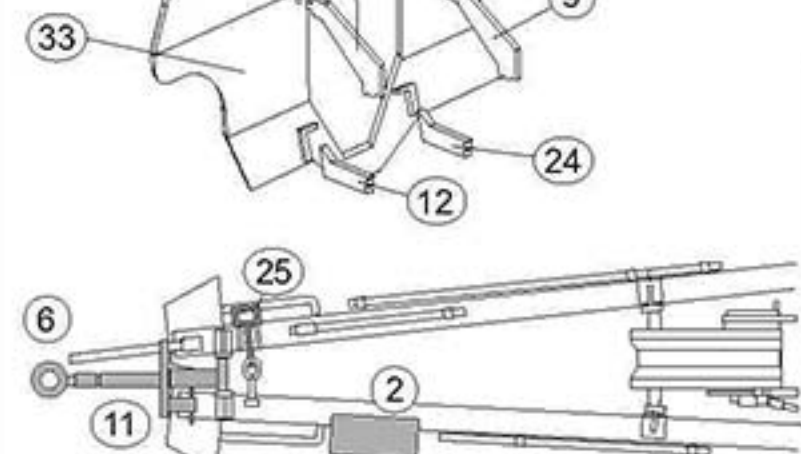

**US 3 inch AT Gun M5
on carriage M1
(early version)**

1/72 scale
Plastic model kit.
cat. #72528

Parts

Fire position

Transport position (top view)

Made in Ukraine by ACE. Copyright 2013.