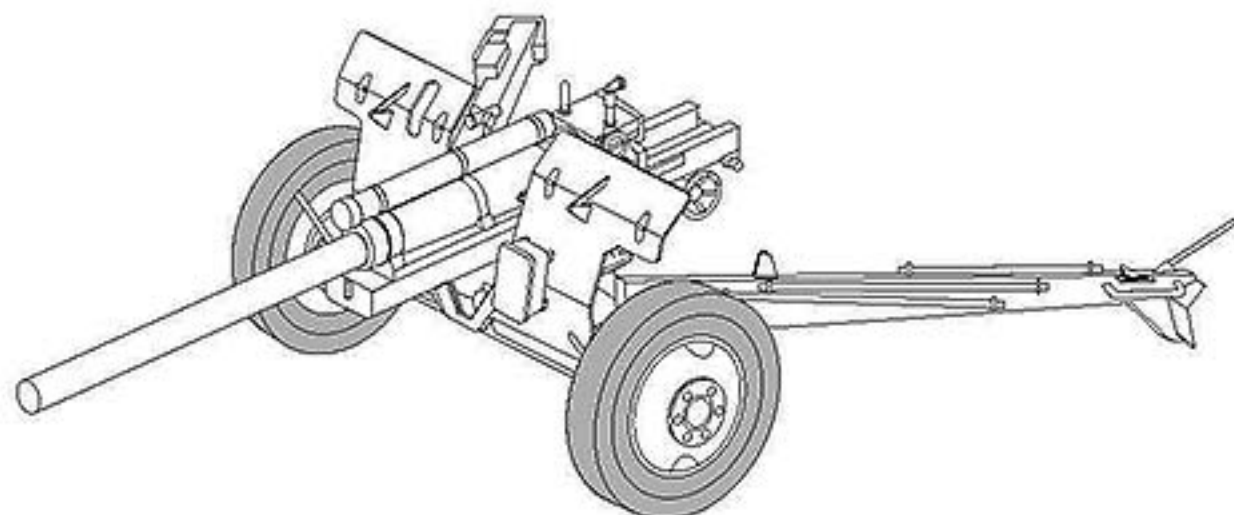

M5, US Army, Fifth Army, 805 TD battalion, Anzio, Italy late 1943, Olive Drab.
M5 ВС США, 5-ая Армия, 805 ПТ батальон, Италия, 1943.Тёмно-оливковый.