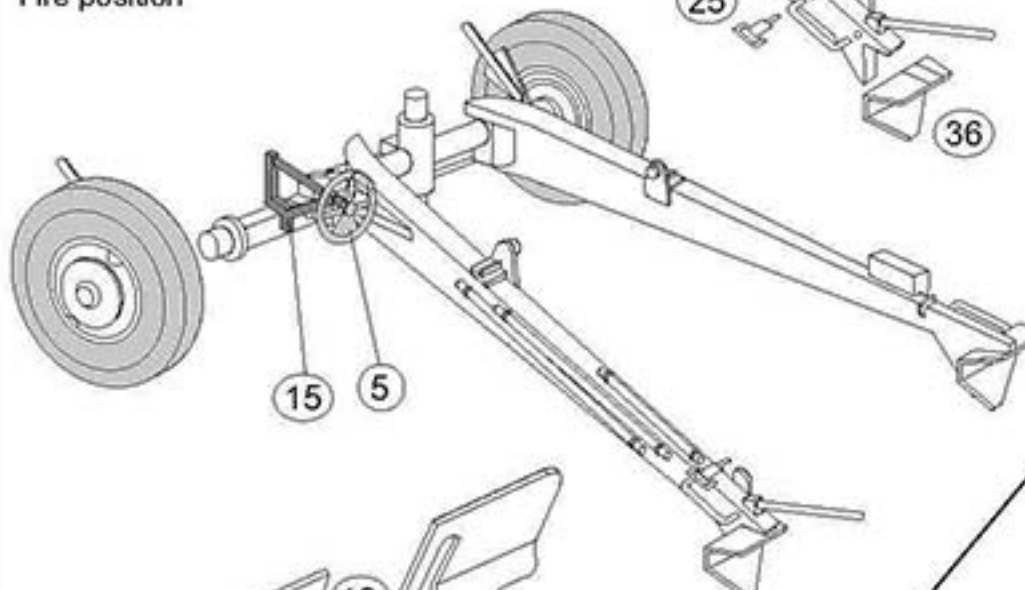

**US 3 inch AT Gun M5
on carriage M1
(early version)**

1/72 scale
Plastic model kit.
cat. #72528

Parts

Fire position

Transport position (top view)

Made in Ukraine by ACE. Copyright 2013.