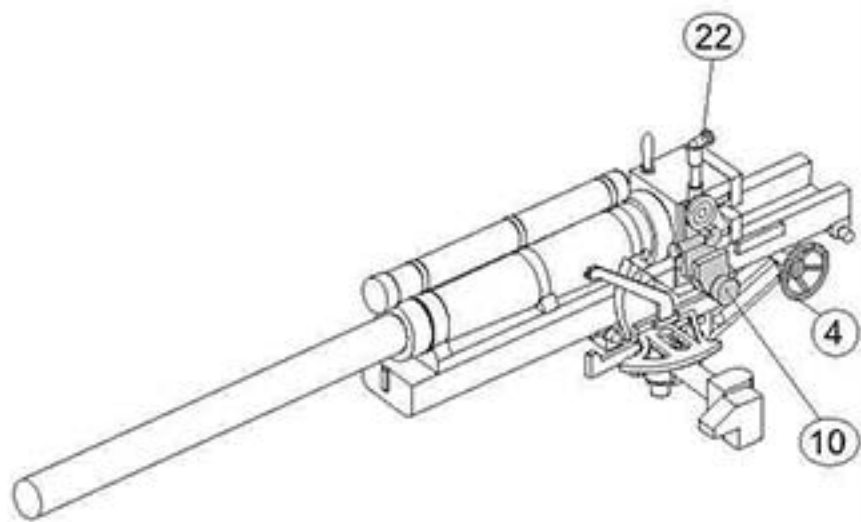

**US 3 inch AT Gun M5
on carriage M1
(early version)**

1/72 scale
Plastic model kit.
cat. #72528

Parts

Fire position

Transport position (top view)

Made in Ukraine by ACE. Copyright 2013.