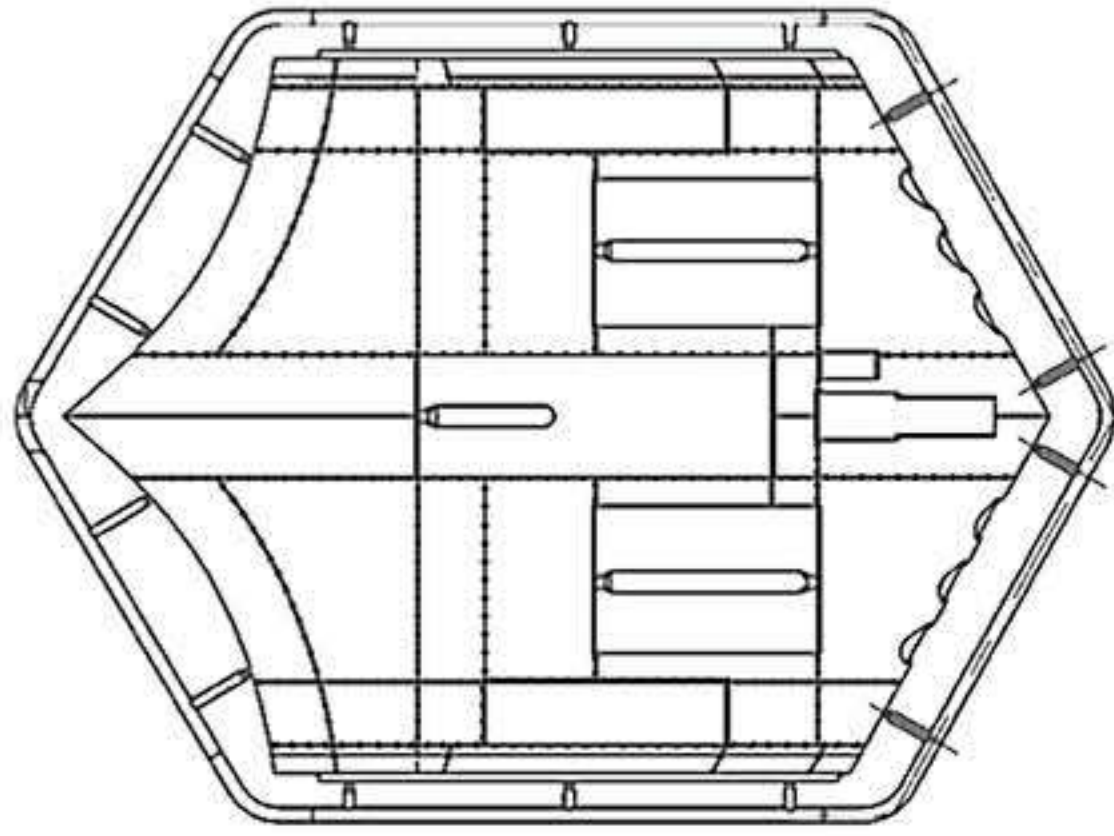

Lower Fuselage 機体下部