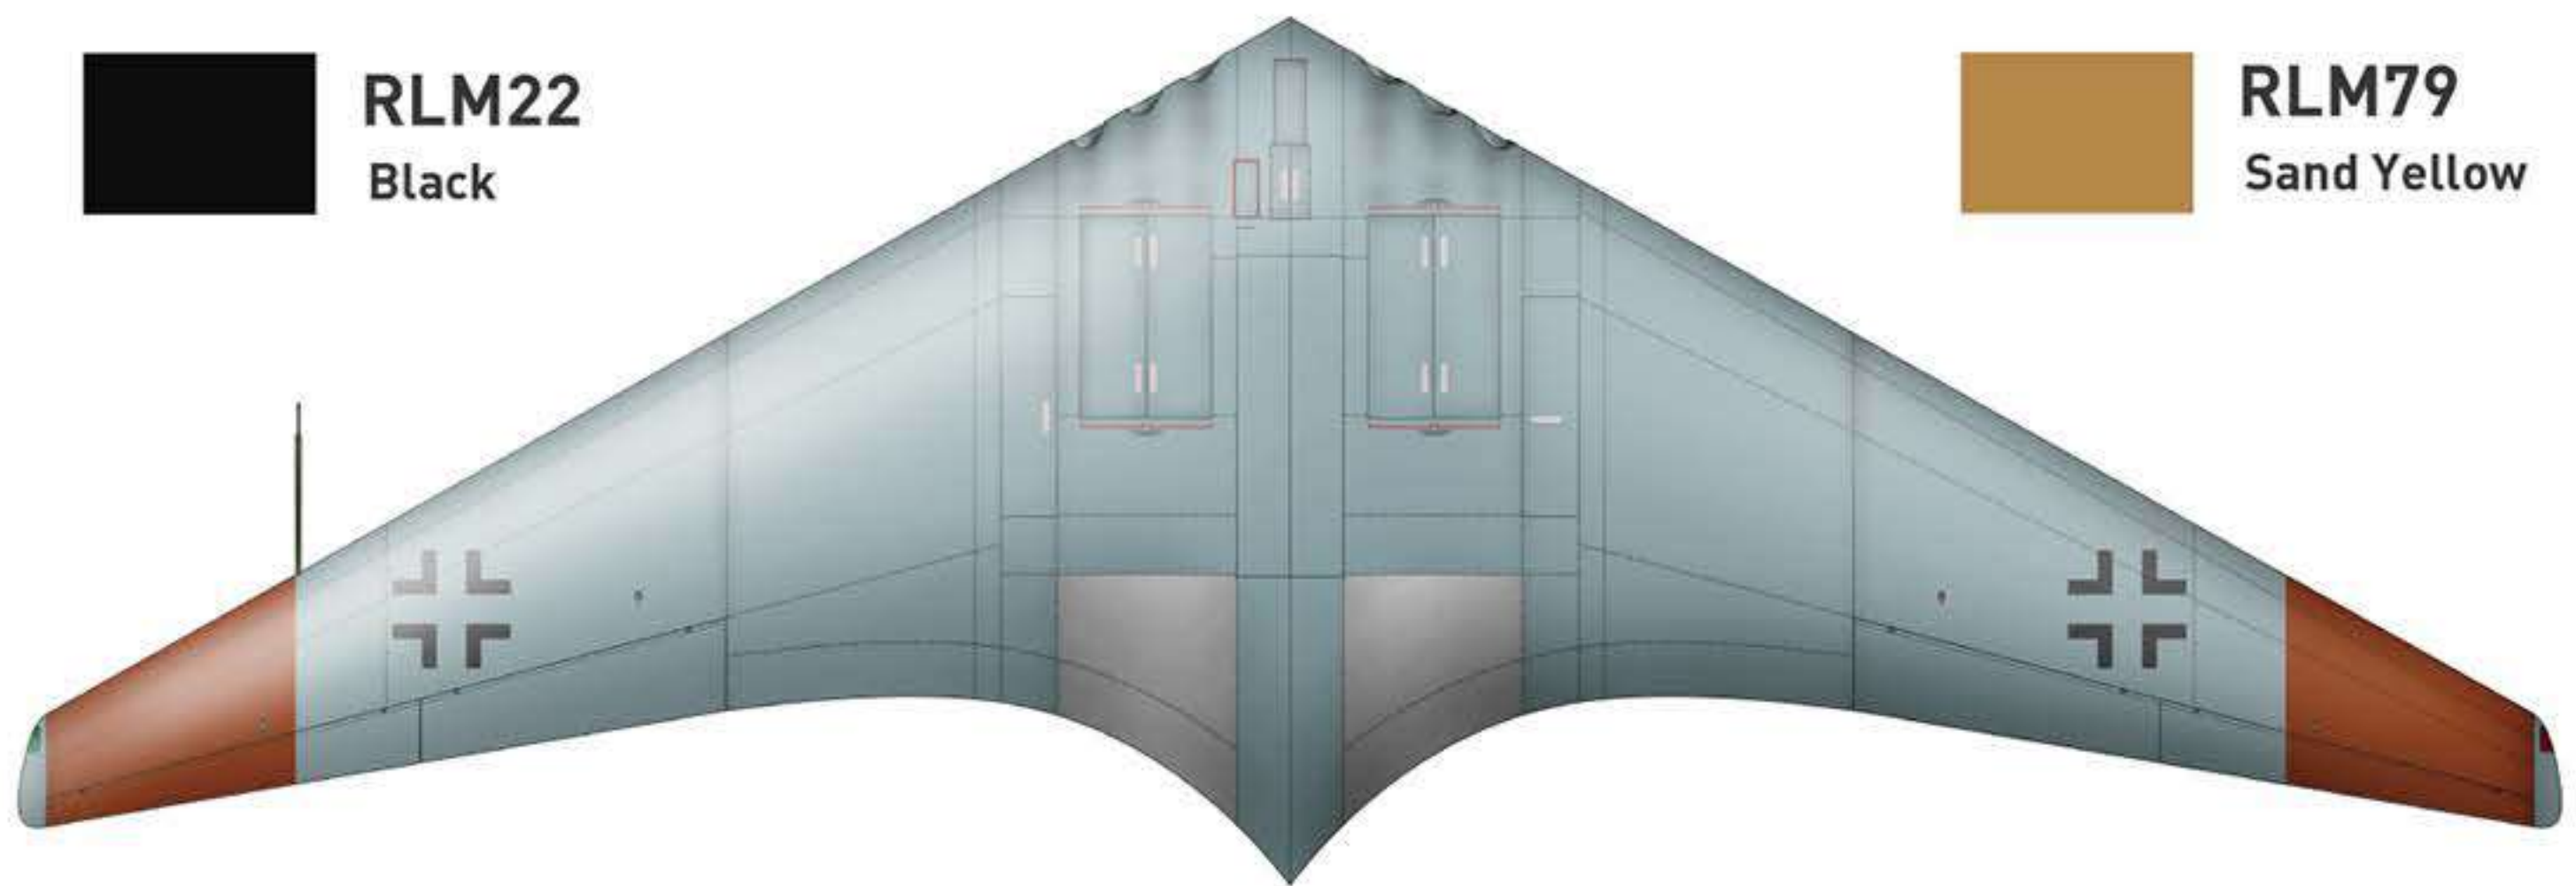

RLM76
Light Blue

RLM22
Black

RLM26
Brown

RLM79
Sand Yellow