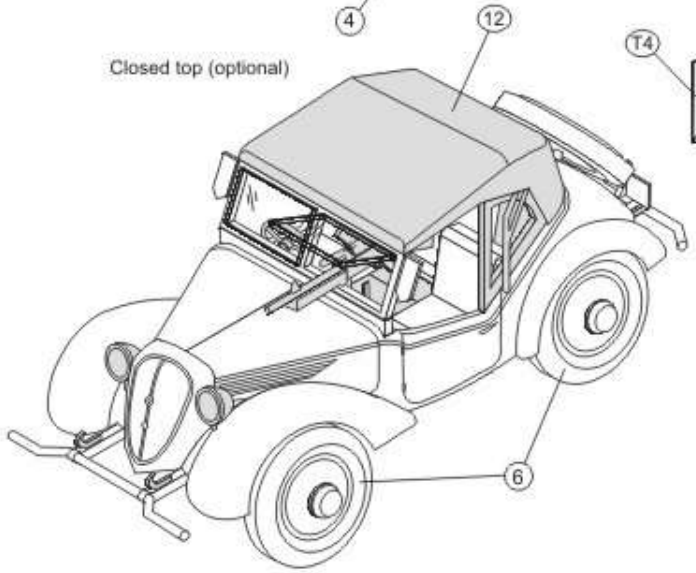

Imperial Japanese Army small personnel carrier Type 95 Model 3

1/72 scale
 Plastic model kit.
 cat. #72296

Parts

Windows to be made from a clear film or plastic using templates below.

Closed top (optional)

Open top (optional)