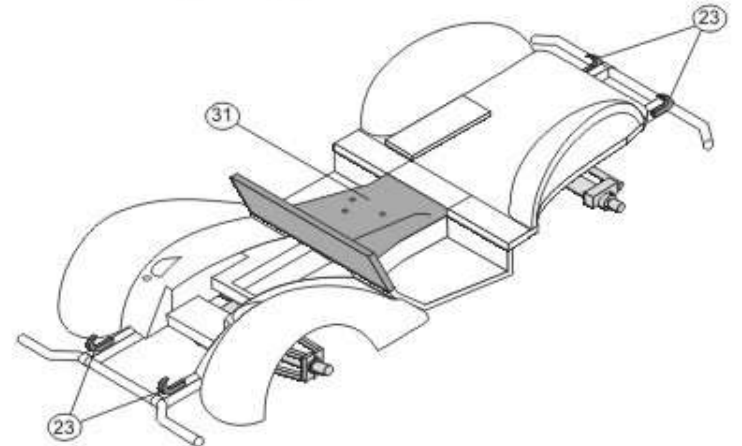

Imperial Japanese Army small personnel carrier Type 95 Model 3

1/72 scale
 Plastic model kit.
 cat. #72296

Parts

Windows to be made from a clear film or plastic using templates below.

Closed top (optional)

Open top (optional)