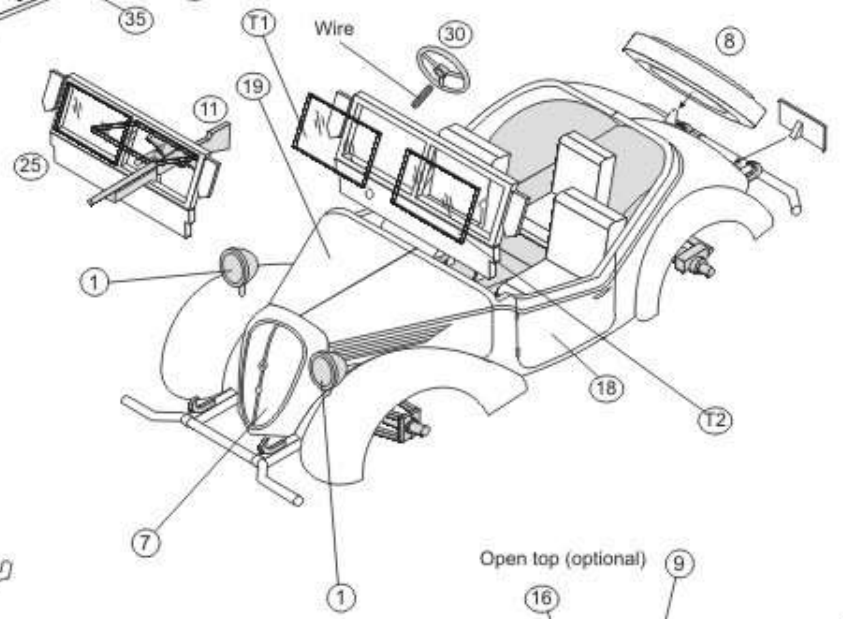

Imperial Japanese Army small personnel carrier Type 95 Model 3

1/72 scale
 Plastic model kit.
 cat. #72296

Parts

Windows to be made from a clear film or plastic using templates below.

Closed top (optional)