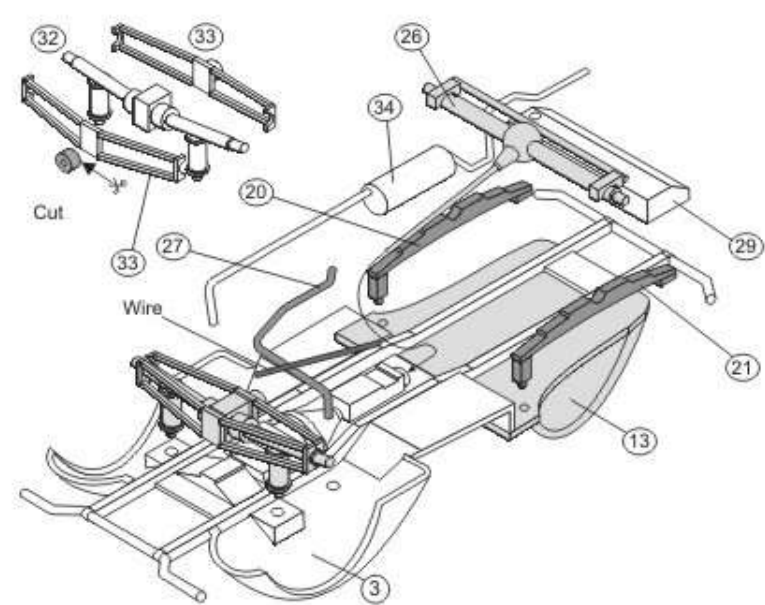

Imperial Japanese Army small personnel carrier Type 95 Model 3

1/72 scale
 Plastic model kit.
 cat. #72296

Parts

Windows to be made from a clear film or plastic using templates below.

Closed top (optional)

Open top (optional)