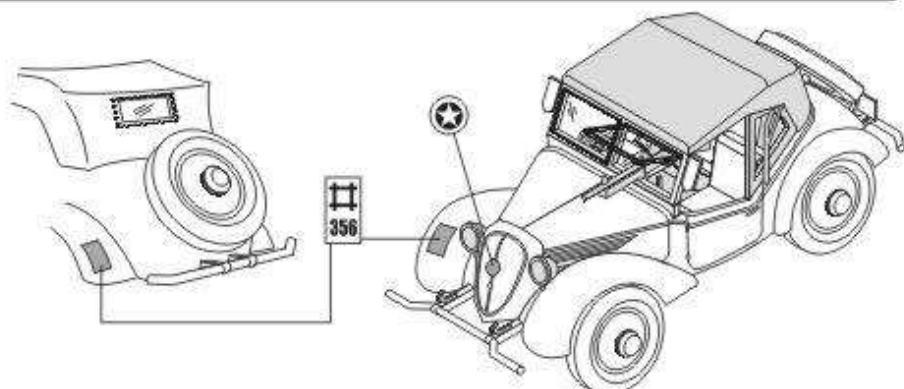

Type 95 model 3. Imperial Japanese Army. Yellow river flood. 1938. China. Khaki Green.
Type 95 model 3. Императорская японская Армия. Китай. 1938. Хаки.