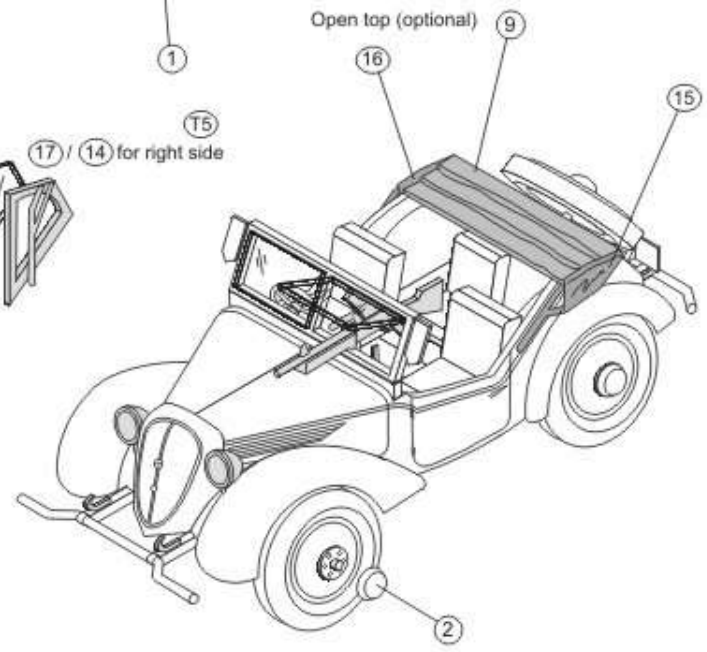

Imperial Japanese Army small personnel carrier Type 95 Model 3

1/72 scale
 Plastic model kit.
 cat. #72296

Parts

Windows to be made from a clear film or plastic using templates below.

Closed top (optional)