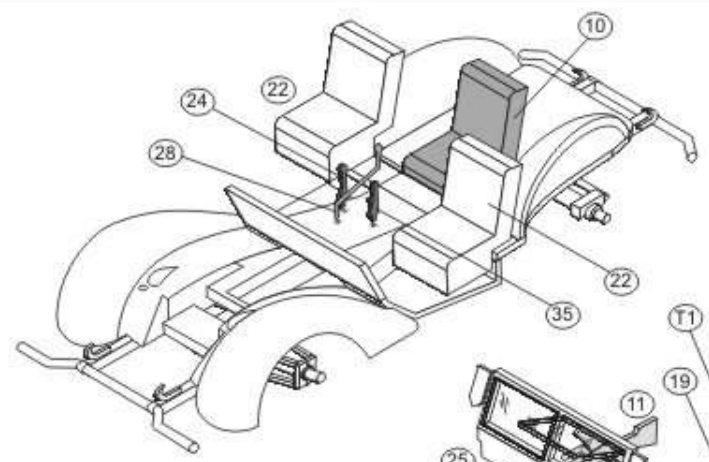

Imperial Japanese Army small personnel carrier Type 95 Model 3

1/72 scale
 Plastic model kit.
 cat. #72296

Parts

Windows to be made from a clear film or plastic using templates below.

Closed top (optional)

Open top (optional)