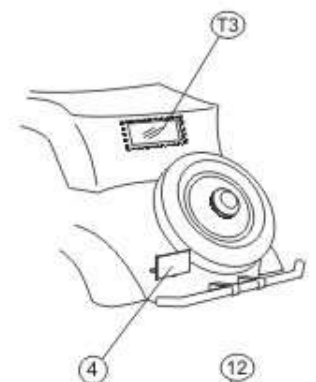

Imperial Japanese Army small personnel carrier Type 95 Model 3

1/72 scale
 Plastic model kit.
 cat. #72296

Parts

Windows to be made from a clear film or plastic using templates below.

Closed top (optional)